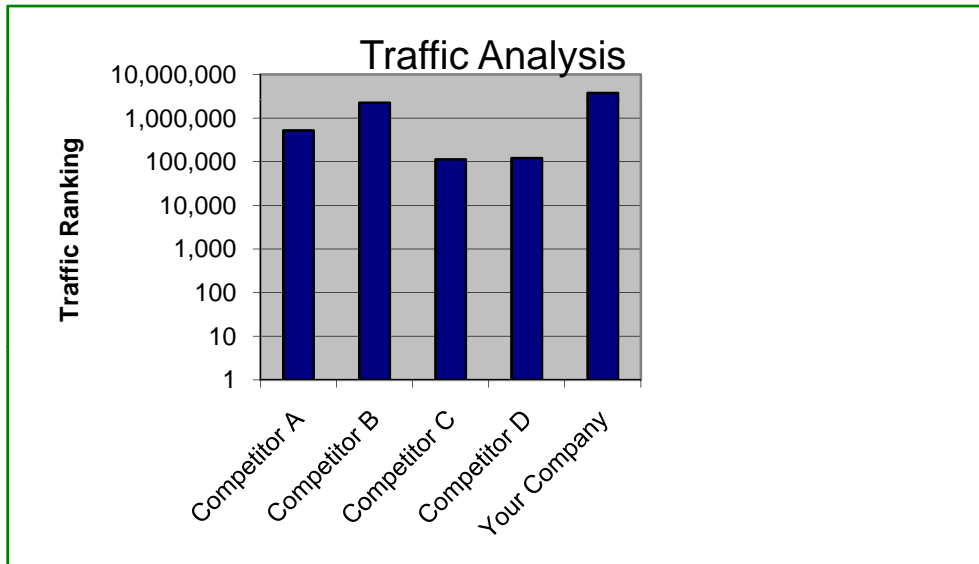

Traffic Analysis

Business Name:

	07/13/07	08/01/07	09/01/07	10/01/07	11/01/07	12/01/07
Traffic Rank	3,770,668					
Load Speed						
Other Sites Linked						

Competitor Traffic Analysis

Competitor A	522,659
Competitor B	2,242,852
Competitor C	112,905
Competitor D	120,813
Your Company	3,770,668

Calculation Methodology

Traffic Rank: The main Alexa traffic rank is based on the geometric mean of these two quantities averaged over time (so that the rank of a site reflects both the number of users who visit that site as well as the number of pages on the site viewed by those users).

Load Speed: The Speed statistic is a measurement of the time it takes for pages on a site to load, measured by the Alexa Toolbar, during users regular Web browsing.

Other Sites Linked: We use Web usage paths to build the Related Links functionality. We use shopping paths to build the functionality of our product information and comparison shopping features.