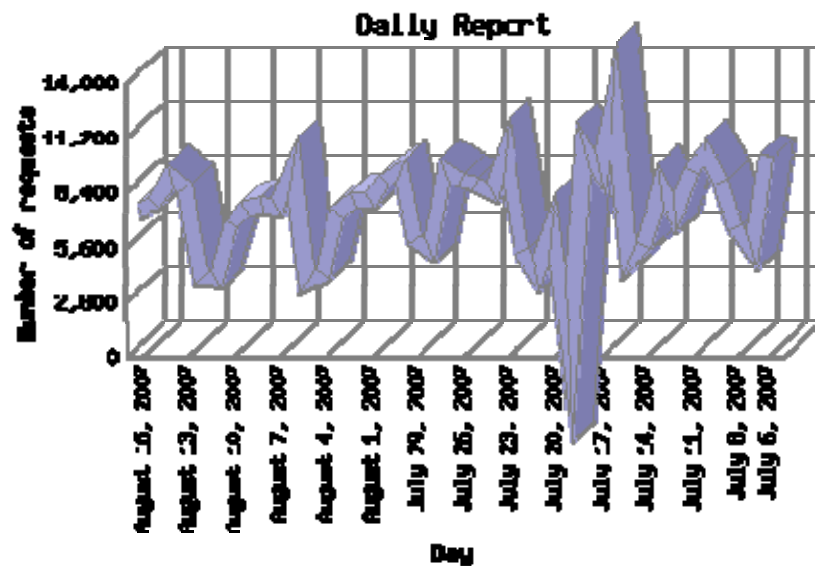

Daily Traffic Report

Web Site Report For

Daily Report

The Daily Report identifies the activity for each day within the reporting period. Remember that one page hit can result in several server requests as the images for each page are loaded.

Month	Number of requests	Number of page requests
6-Jul-07	10,222	1,690
7-Jul-07	5,483	1,043
8-Jul-07	6,578	903
9-Jul-07	8,929	1,593
10-Jul-07	10,442	1,556
11-Jul-07	9,470	2,164
12-Jul-07	7,392	1,543
13-Jul-07	8,755	1,962
14-Jul-07	5,673	975
15-Jul-07	4,877	808
16-Jul-07	13,245	1,913
17-Jul-07	9,400	1,868
18-Jul-07	10,741	1,684
19-Jul-07	0	0
20-Jul-07	6,601	1,728
21-Jul-07	4,214	882
22-Jul-07	5,414	1,090
23-Jul-07	10,504	1,867
24-Jul-07	8,420	1,395
25-Jul-07	8,840	1,599
26-Jul-07	8,981	1,398
27-Jul-07	9,523	1,206
28-Jul-07	5,482	1,125
29-Jul-07	5,939	1,528
30-Jul-07	9,448	1,826
31-Jul-07	8,988	1,514
1-Aug-07	8,007	1,957
2-Aug-07	8,038	1,488
3-Aug-07	7,382	1,496
4-Aug-07	4,240	1,145
5-Aug-07	3,871	638
6-Aug-07	9,732	1,521
7-Aug-07	7,658	1,474
8-Aug-07	7,799	1,381
9-Aug-07	7,621	1,454
10-Aug-07	6,811	1,143
11-Aug-07	3,891	1,024
12-Aug-07	4,030	937
13-Aug-07	8,655	1,480
14-Aug-07	9,185	1,520
15-Aug-07	7,849	1,312
16-Aug-07	7,454	1,279

Most active day May 7, 2007 : 2,616 pages sent. **13,245 requests handled.**

Daily average: 1,417 pages sent. **7,702 requests handled.**