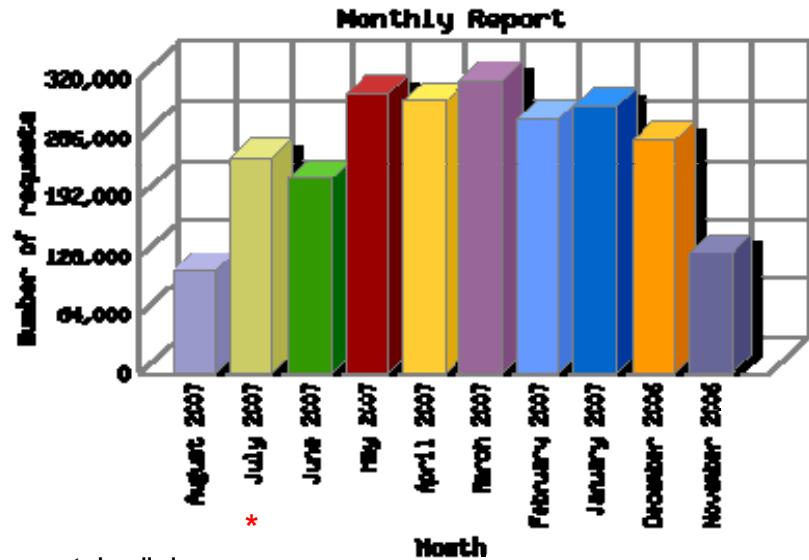

Monthly Report
Web Site Report
Monthly Report

Report time frame November 13, 2006 23:32 to August 16, 2007 23:59.

This report was generated on August 17, 2007 07:04.

The Monthly Report identifies activity for each month in the report time frame. Remember that each page hit can result in several server requests as the images for each page are loaded.

Months	Number of requests	Number of page requests
Nov-06	131,396	21,861
Dec-06	253,783	42,792
Jan-07	289,288	50,035
Feb-07	275,012	48,580
Mar-07	318,019	53,377
Apr-07	295,356	53,147
May-07	303,150	50,757
Jun-07	213,373	33,337
Jul-07	234,008	42,008
Aug-07	112,223	21,249

Most active month March 2007 : 53,377 pages sent. 318,019 requests handled.

Monthly average: 41,714 pages sent. 242,560 requests handled.

Note:

Depending on the report time frame, the first and last months may not represent a complete month's worth of data, resulting in

* There was no traffic on July 19, 2007 for an unknown reason.